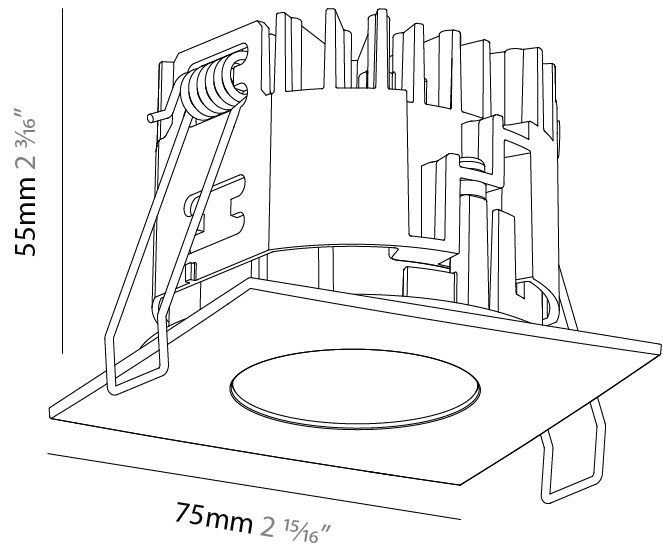

PHYSICAL

Shape: Square
Length (mm): 75
Length (in): 2 ¹⁵/₁₆
Width (mm): 75
Width (in): 2 ¹⁵/₁₆
Height (mm): 55
Height (in): 2 ³/₁₆
Ceiling Thickness (mm): 1 - 25
Ceiling Thickness (in): 1/16 - 1 3/16
Min. Recessing Depth (mm): 70
Min. Recessing Depth (in): 2 ³/₄
Light Distribution: Downlight
Weight (kg): 0.19
Diffuser: Lens Pack - No Lens / Opal / Linear Spread Lens / Honeycomb / Spread Lens
Fixture Finish: SSR / BKV / CWI / CRY / HAB / UFT / ITA / RUA / FTG / MYG / LOD / PUS / FRO / FUP / KIA / POP / BLS / SPG / MEY / GOH / GUM / CHC / COM / ABZ / JAG / OBR / MOS / ROR
Fixture Material: Aluminum Die Cast
Cut-out Measurements: D. 68mm / 2 11/16"

ELECTRICAL

Lamp Type: LED (Zhaga Standard)
Input Wattage (W): 14
Total Output Wattage (W): 12.7
Dimming: Tri-Mode (Non-Dimming and Phase Dimming (120Vac only) and 0-10V Dimming)
Driver Included: No
Driver Location: Remote
Driver Type: Constant Current - 120/277
Driver Class: Class 2
Input Voltage (V): 120 - 277
Constant Current (MA): 700

LED

Number of LEDs: 1
Color Temperature (°K): 2700-6500 Tunable White
Max. Delivered Lumen (lm): 1000 - 1176
Nominal Lumen (lm): 1242 - 1460
CRI: >90 CRI
Lamp Life (hrs): 50000

OPTICAL

Beam Angle: 52

RATINGS AND CERTIFICATIONS

Certified By: Certified for North American Standards
IP rating: IP20