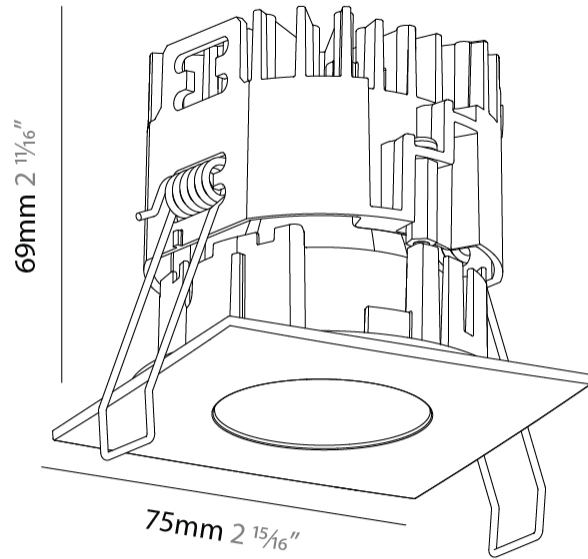

PHYSICAL

Shape: Square
Length (mm): 75
Length (in): 2 ¹⁵/₁₆
Width (mm): 75
Width (in): 2 ¹⁵/₁₆
Height (mm): 65
Height (in): 2 ⁹/₁₆
Ceiling Thickness (mm): 1 - 25
Ceiling Thickness (in): 1/16 - 1 3/16
Min. Recessing Depth (mm): 70
Min. Recessing Depth (in): 2 ³/₄
Light Distribution: Downlight
Weight (kg): 0.19
Diffuser: Lens Pack / No Lens / Opal / Linear Spread Lens / Honeycomb / Spread Lens
Fixture Finish: SSR / BKV / CWI / CRY / HAB / UFT / ITA / RUA / FTG / MYG / LOD / PUS / FRO / FUP / KIA / POP / BLS / SPG / MEY / GOH / GUM / CHC / COM / ABZ / JAG / OBR / MOS / ROR
Fixture Material: Aluminum Die Cast
Cut-out Measurements: D. 68mm / 2 11/16"

ELECTRICAL

Lamp Type: LED (Zhaga Standard)
Input Wattage (W): 15
Total Output Wattage (W): 12.7
Dimming: Tri-Mode (Non-Dimming and Phase Dimming (120Vac only) and 0-10V Dimming)
Driver Included: No
Driver Location: Remote
Driver Type: Constant Current - 120/277
Driver Class: Class 2
Input Voltage (V): 120 - 277
Constant Current (MA): 700

LED

Number of LEDs: 1
Color Temperature (°K): 2700-6500 Tunable White
Max. Delivered Lumen (lm): 960 - 1129
Nominal Lumen (lm): 1242 - 1460
CRI: >90 CRI
Lamp Life (hrs): 50000

OPTICAL

Beam Angle: 36

RATINGS AND CERTIFICATIONS

Certified By: Certified for North American Standards
IP rating: IP20