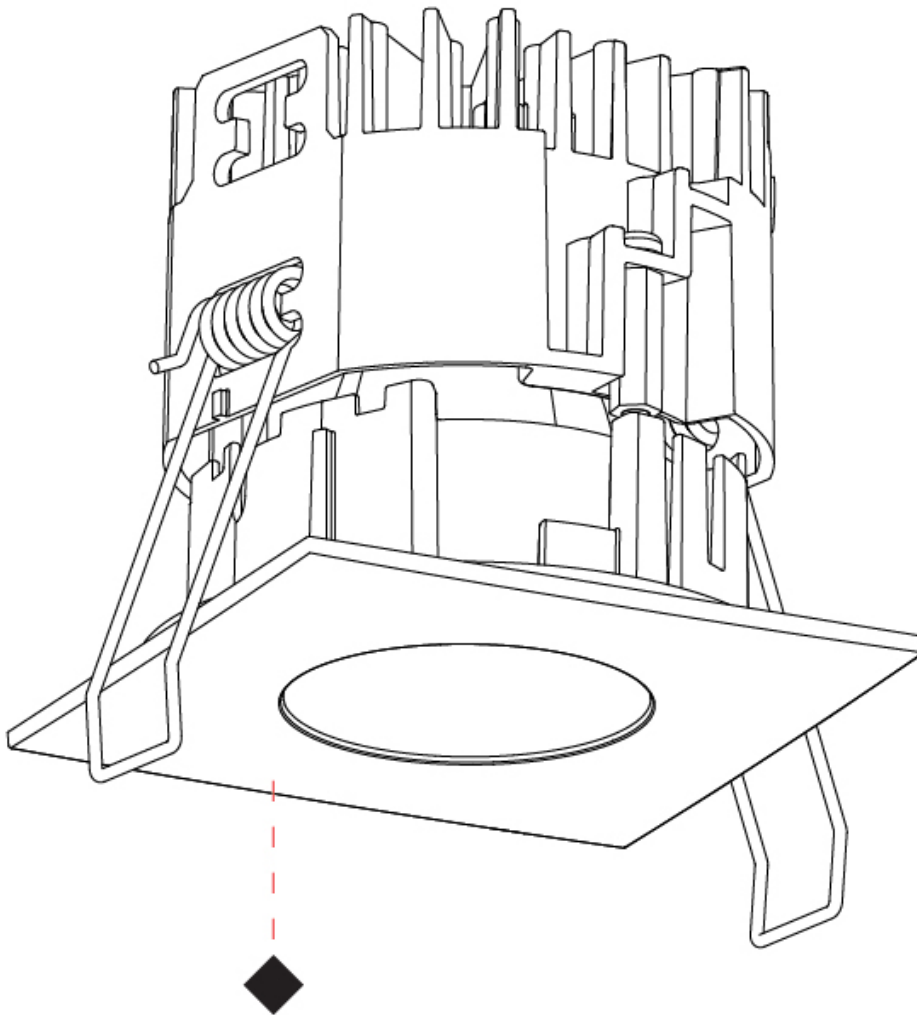

OIKO PRO SQUARE FIXED RECESSED

A35961-

PROJECT	_____
TYPE	_____
SPECIFIER	_____
QUANTITY	_____
DATE	_____

A