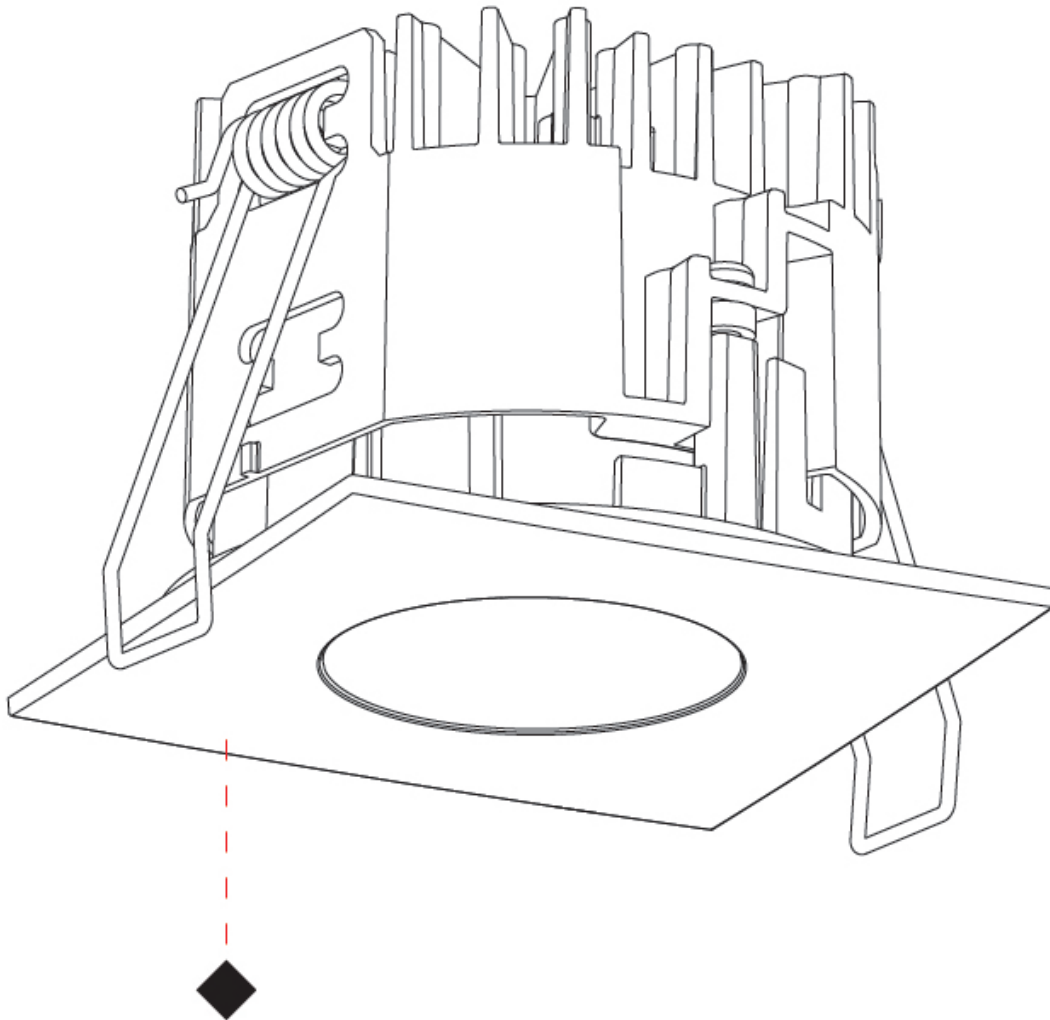

OIKO PRO SQUARE WALLWASH RECESSED

A35967-

PROJECT	_____
TYPE	_____
SPECIFIER	_____
QUANTITY	_____
DATE	_____

A