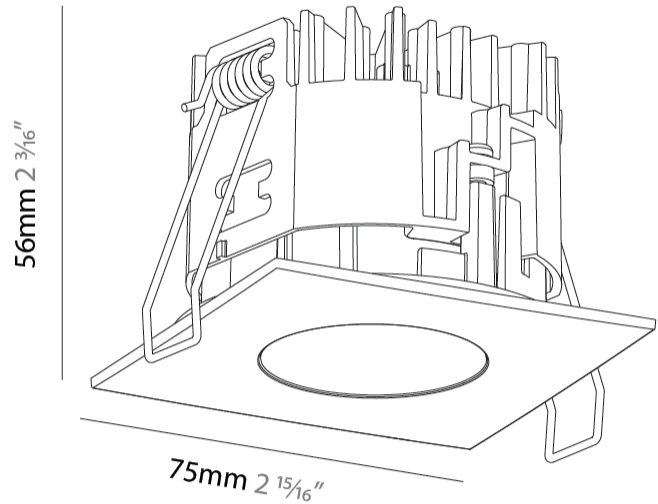

GENERAL

Series: Oiko Pro Square
Subseries: Oiko Pro Square Wallwash
Brand: Prolicht
Division: Architectural
Mounting Type: Recessed
Mounting Location: Ceiling
Subcategory: Downlight

PHYSICAL

Shape: Square
Length (mm): 75
Length (in): 2 ¹⁵/₁₆
Width (mm): 75
Width (in): 2 ¹⁵/₁₆
Height (mm): 55
Height (in): 2 ³/₁₆
Ceiling Thickness (mm): 1 - 25
Ceiling Thickness (in): 1/16 - 1 3/16
Min. Recessing Depth (mm): 60
Min. Recessing Depth (in): 2 ³/₈
Light Distribution: Downlight
Weight (kg): 0.181
Fixture Finish: SSR / BKV / CWI / CRY / HAB / UFT / ITA / RUA / FTG / MYG / LOD / PUS / FRO / FUP / KIA / POP / BLS / SPG / MEY / GOH / GUM / CHC / COM / ABZ / JAG / OBR / MOS / ROR
Fixture Material: Aluminum Die Cast
Cut-out Measurements: D. 68mm / 2 11/16"

ELECTRICAL

Lamp Type: LED (Zhaga Standard)
Input Wattage (W): 14
Driver Included: No
Driver Location: Recessed Housing
Driver Class: Class 2
Input Voltage (V): 120 - 277
Constant Current (MA): 700

LED

Number of LEDs: 1
Color Temperature (°K): 2700-6500 Tunable White
Max. Delivered Lumen (lm): 986 - 1159
Nominal Lumen (lm): 1242 - 1460
CRI: >90 CRI
Lamp Life (hrs): 50000

OPTICAL

RATINGS AND CERTIFICATIONS

Certified By: Certified for North American Standards
IP rating: IP54